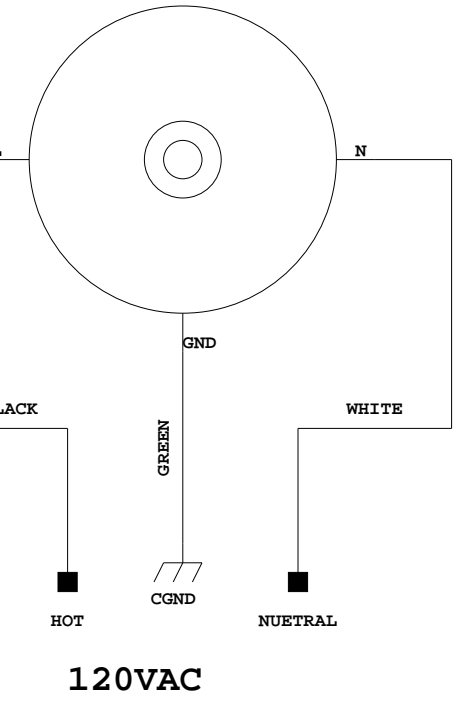

1 OF 8 OUTPUTS

DOUT 0

1/4HP MOTOR

120VAC

BLACK

WHITE

HOT

GROUND