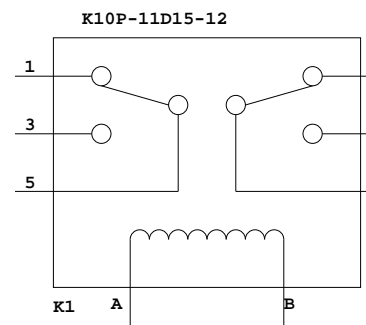

1 OF 8 OUTPUTS

DOUT 0

1/4HP MOTOR

120VAC

BLACK

WHITE

HOT

GROUND